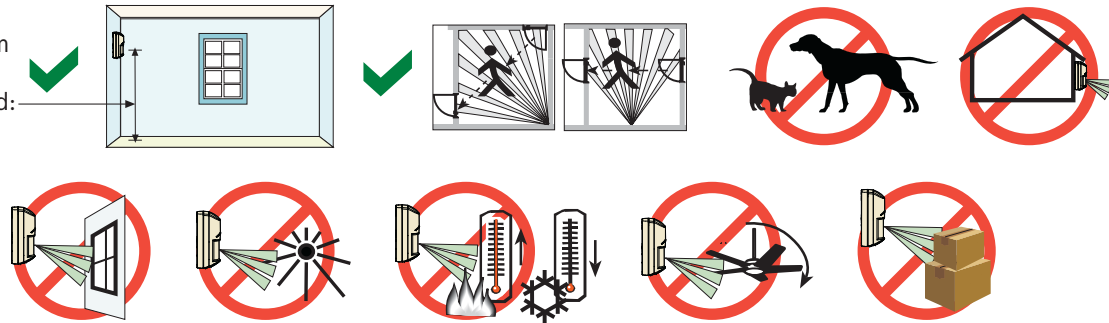

Blue Line Gen2
TriTech Motion Detector
 ISC-BDL2-W12

This product is intended for use in the following countries within the European Union and in other countries outside of the European Union:

ISC-BDL2-W12G (10.525 GHz):
 Austria, Belgium, Denmark, Finland, Greece, Italy, Luxembourg, Netherlands, Norway, Portugal, Spain, Sweden

ISC-BDL2-W12H (10.588 GHz):
 France, United Kingdom

US Patent No.
 7,009,106
 5,450,062

Optional Brackets:
 B328, B338, B335

2,2 m - 2,75 m
 (7.5 ft - 9 ft)
 Recommended:
 2,2m (7.5 ft)

Changes or modifications not expressly approved by Bosch Security Systems, Inc. can void the user's authority to operate the equipment.