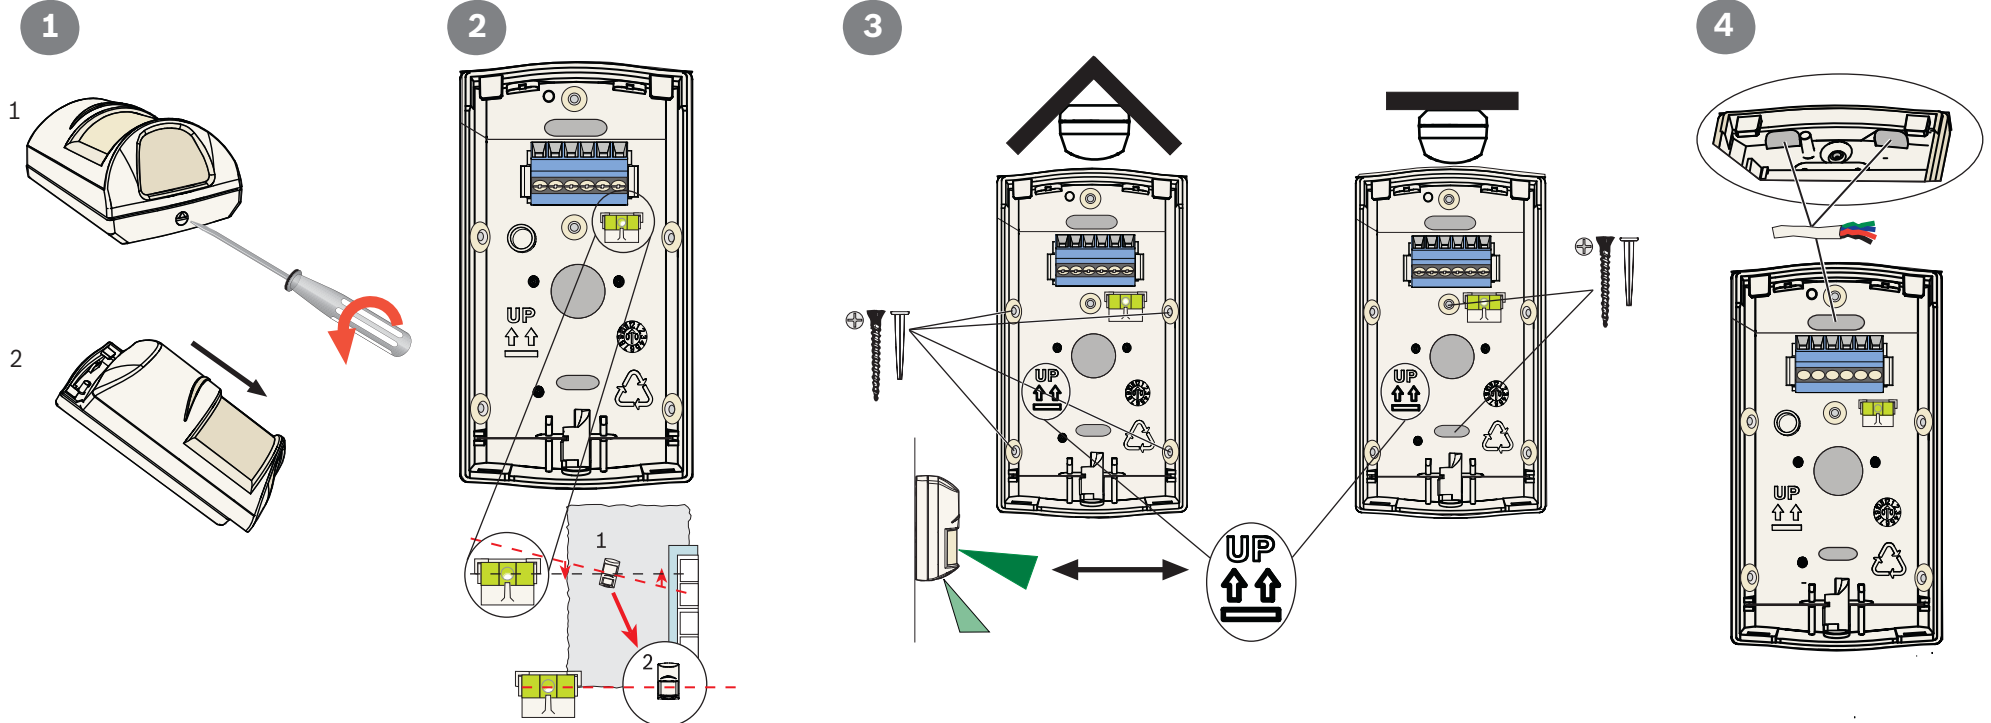

Blue Line Gen2
TriTech Motion Detector
ISC-BDL2-W12

This product is intended for use in the following countries within the European Union and in other countries outside of the European Union:

ISC-BDL2-W12G (10.525 GHz):
Austria, Belgium, Denmark, Finland, Greece, Italy, Luxembourg, Netherlands, Norway, Portugal, Spain, Sweden

ISC-BDL2-W12H (10.588 GHz):
France, United Kingdom

US Patent No.
7,009,106
5,450,062

Optional Brackets:
B328, B338, B335

2,2 m - 2,75 m
(7.5 ft - 9 ft)
Recommended:
2,2m (7.5 ft)

Changes or modifications not expressly approved by Bosch Security Systems, Inc. can void the user's authority to operate the equipment.

UL/C-UL
Perform Walk Test at least once a year. Use only a Listed limited-power source. The Listed control unit or a Listed burglary power supply must provide 4 hours (40 mAh) of standby power. Install the unit in accordance with National Electrical Code NFPA 70 and Part 1 of the Canadian Electrical code CSA C22.1. Adjust the microwave range control, if necessary, to achieve maximum range.

SELV
Connect all wiring to a safety extra-low voltage (SELV) circuit only.

CE EN 50131-2-4 Grade 2
EN 50130-5 Environmental Class II
IP30 IK04 (EN 60529, EN 50102)

Ligue todas as cablagens apenas a um circuito de segurança de tensão extra baixa (SELV).

Conecte el cableado únicamente a un circuito de seguridad para voltajes muy bajos (SELV).

Alle Drähte sind ohne Ausnahme an Niederspannung anzuschließen.

Sluit alle bedrading uitsluitend aan op een circuit met een extra lage veiligheidsspanning.

Prenez soin de connecter tous les câbles à un circuit à très basse tension de sécurité (TBTS).

Collegare tutti i cavi esclusivamente a un circuito SELV (circuito di sicurezza a bassissima tensione).